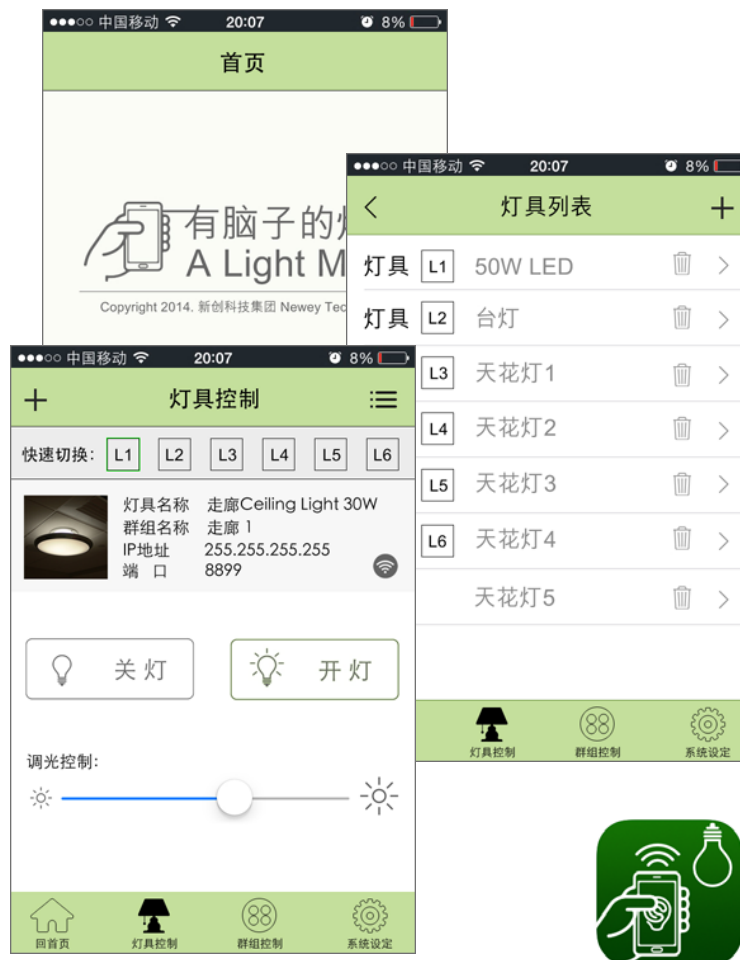

# WiFi Dimmable Lighting

- The World First High Power WiFi LED Lamp
- From 6W to 120W LED lamps
- Ceiling Light, Down Light, Track Light, Flood Light, HighBay, Street Light, Tube, Bulbs...etc
- Light dimmable : 254 Levels
- Lamp ON / OFF
- Single lamp or Multi lamp group control
- Support WiFi 802.11b/g/n
- DHCP / SSID / DDNS Protocol
- Wifi Security : WEP/WPA-PSK/TKIP/AES/WPA2-PSK/TKIP/AES Long distance control
- Timer and Schedule control for lamp ON/OFF
- For Windows and Win8 Pad /Apple iOS/Android
- LED bulbs/Flood light/Highbay/Special lamp design...etc

# Windows Support

- Support Windows XP, Win 7, 8...
- Support WiFi Router and Direct
- Single Lamp Control
- Multi-Group Control
- Schedule Control (Timer)
- 50 Group Section
- Unlimited Lamps
- Password Login
- User Friendly

# Apple iOS Support

- Support iPod, iPhone, iPad...etc
- Support WiFi Router and Direct
- Single Lamp Control
- Multi-Group Control
- 50 Group Section
- Unlimited Lamps
- Shortcut Lamp Key
- User Friendly

# Android Support

- Support Android Smart phone & Pad
- Support WiFi Router and Direct
- Single Lamp Control
- Multi-Group Control
- 50 Group Section
- Unlimited Lamps
- Shortcut Lamp Key
- User Friendly