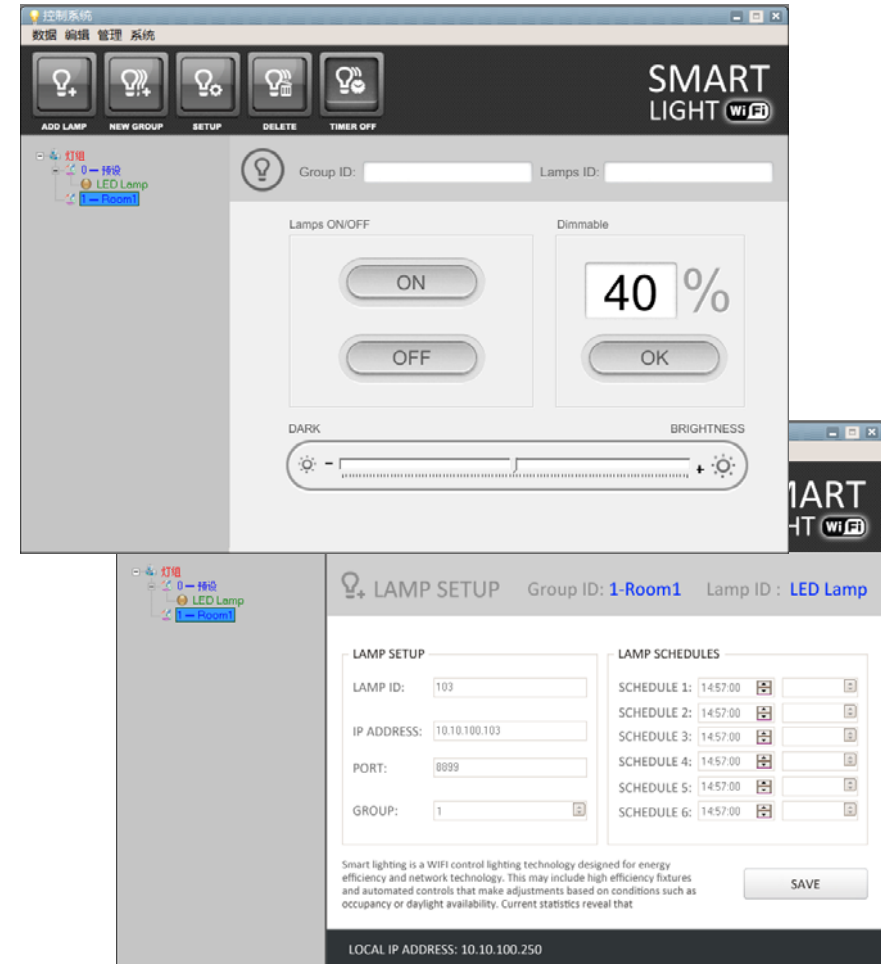

# WIFI Rainbow Lighting

- Like Philips Hue lighting
- From 7W to 20W LED lamps
- Color change levels: 65535 colors
- Lamp ON / OFF
- Single lamp or Multi lamp control
- Support WiFi 802.11b/g/n
- DHCP / SSID / DDNS Protocol
- Wifi Security : WEP/WPA-PSK/TKIP/AES/WPA2-PSK/TKIP/A
- Timer and Schedule control for lamp ON/OFF/Color change
- For LAN and WAN network
- For Windows and Win8 Pad/Apple iOS/Android system

# WiFi Dimmable Lighting

- The World First High Power WiFi LED Lamp
- From 6W to 120W LED lamps
- Ceiling Light, Down Light, Track Light, Flood Light, HighBay, Street Light, Tube, Bulbs...etc
- Light dimmable : 254 Levels
- Lamp ON / OFF
- Single lamp or Multi lamp group control
- Support WiFi 802.11b/g/n
- DHCP / SSID / DDNS Protocol
- Wifi Security : WEP/WPA-PSK/TKIP/AES/WPA2-PSK/TKIP/AES Long distance control
- Timer and Schedule control for lamp ON/OFF
- For Windows and Win8 Pad /Apple iOS/Android
- LED bulbs/Flood light/Highbay/Special lamp design...etc

# Windows Support

- Support Windows XP, Win 7, 8...
- Support WiFi Router and Direct
- Single Lamp Control
- Multi-Group Control
- Schedule Control (Timer)
- 50 Group Section
- Unlimited Lamps
- Password Login
- User Friendly