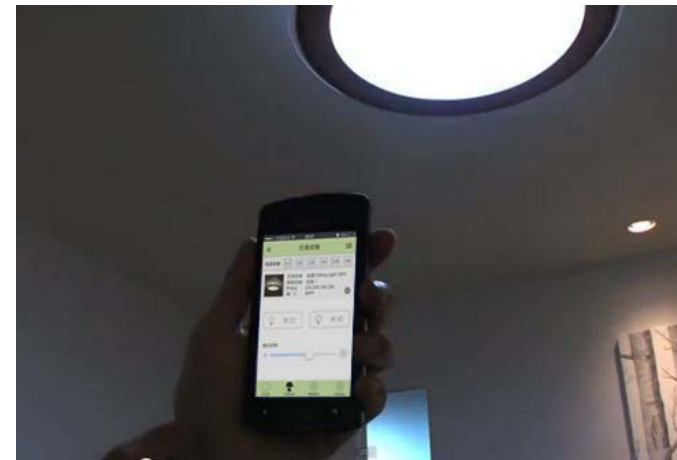

# Application: Smart Factory Lighting

- Day for Low and Night for High Brightness Control
- Timer and Schedule Lighting Control
- Auto Light OFF
- Multi-Group Control
- Unlimited Lamps Control Together
- More Power Saving & Energy Efficient

# Application: Smart Restaurant Lighting

- Day for Low and Night for High Brightness Control
- Timer and Schedule Lighting Control
- Multi-Group Control
- Unlimited Lamps Control Together
- More Power Saving & Energy Efficient
- LED Color Change

# Application: Smart Home Lighting

- Day for Low and Night for High Brightness Control
- Timer and Schedule Lighting Control
- Multi-Group Control
- Unlimited Lamps Control Together
- More Power Saving & Energy Efficient
- Auto Light ON & OFF