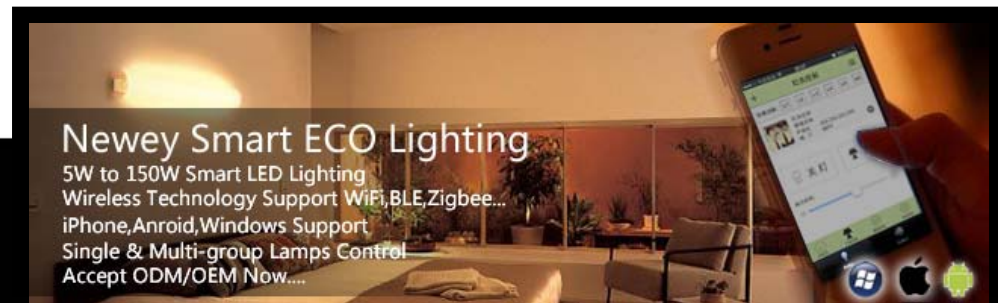

### Newey Smart ECO Lighting

5W to 150W Smart LED Lighting  
Wireless Technology Support WiFi, BLE, Zigbee...  
iPhone, Anroid, Windows Support  
Single & Multi-group Lamps Control  
Accept ODM/OEM Now....